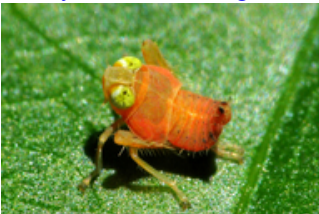

[No Creepy Crawlies Here: Gallery of the Cutest Bugs](#)

[Gallery: Dazzling Photos of Dew-Covered Insects](#)
[Article:](#)

True Colors of Ancient Beetles Revealed

Stephanie Pappas, LiveScience Senior Writer
Date: 27 September 2011 Time: 07:01 PM ET

FOLLOW US
[Like](#) 162k

Even after being locked in rock for millions of years, some ancient beetle fossils retain a metallic rainbow sheen. But a new [study](#) finds that these bugs undergo changes during fossilization that makes them look slightly redder than they did in life.

SHARE
[Like](#) 24
0

Beetles flash some of the most [intense colors](#) in nature. The intensity is due to layers of light-scattering materials on the insects' exoskeletons. Many fossils of beetles retain these color-creating structures, but studies on whether the fossils preserve the original